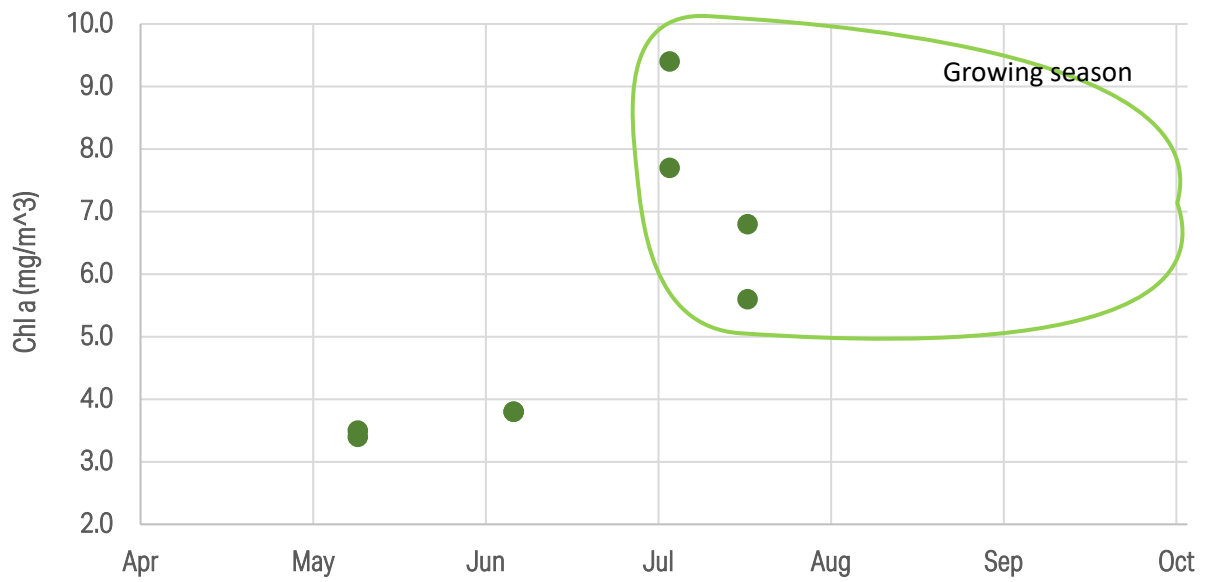

2023 Reservoir Centroid Total Phosphorus Concentration

2023 Reservoir Centroid Chlorophyll α Concentration

Monthly Average Total Phosphorus Concentration