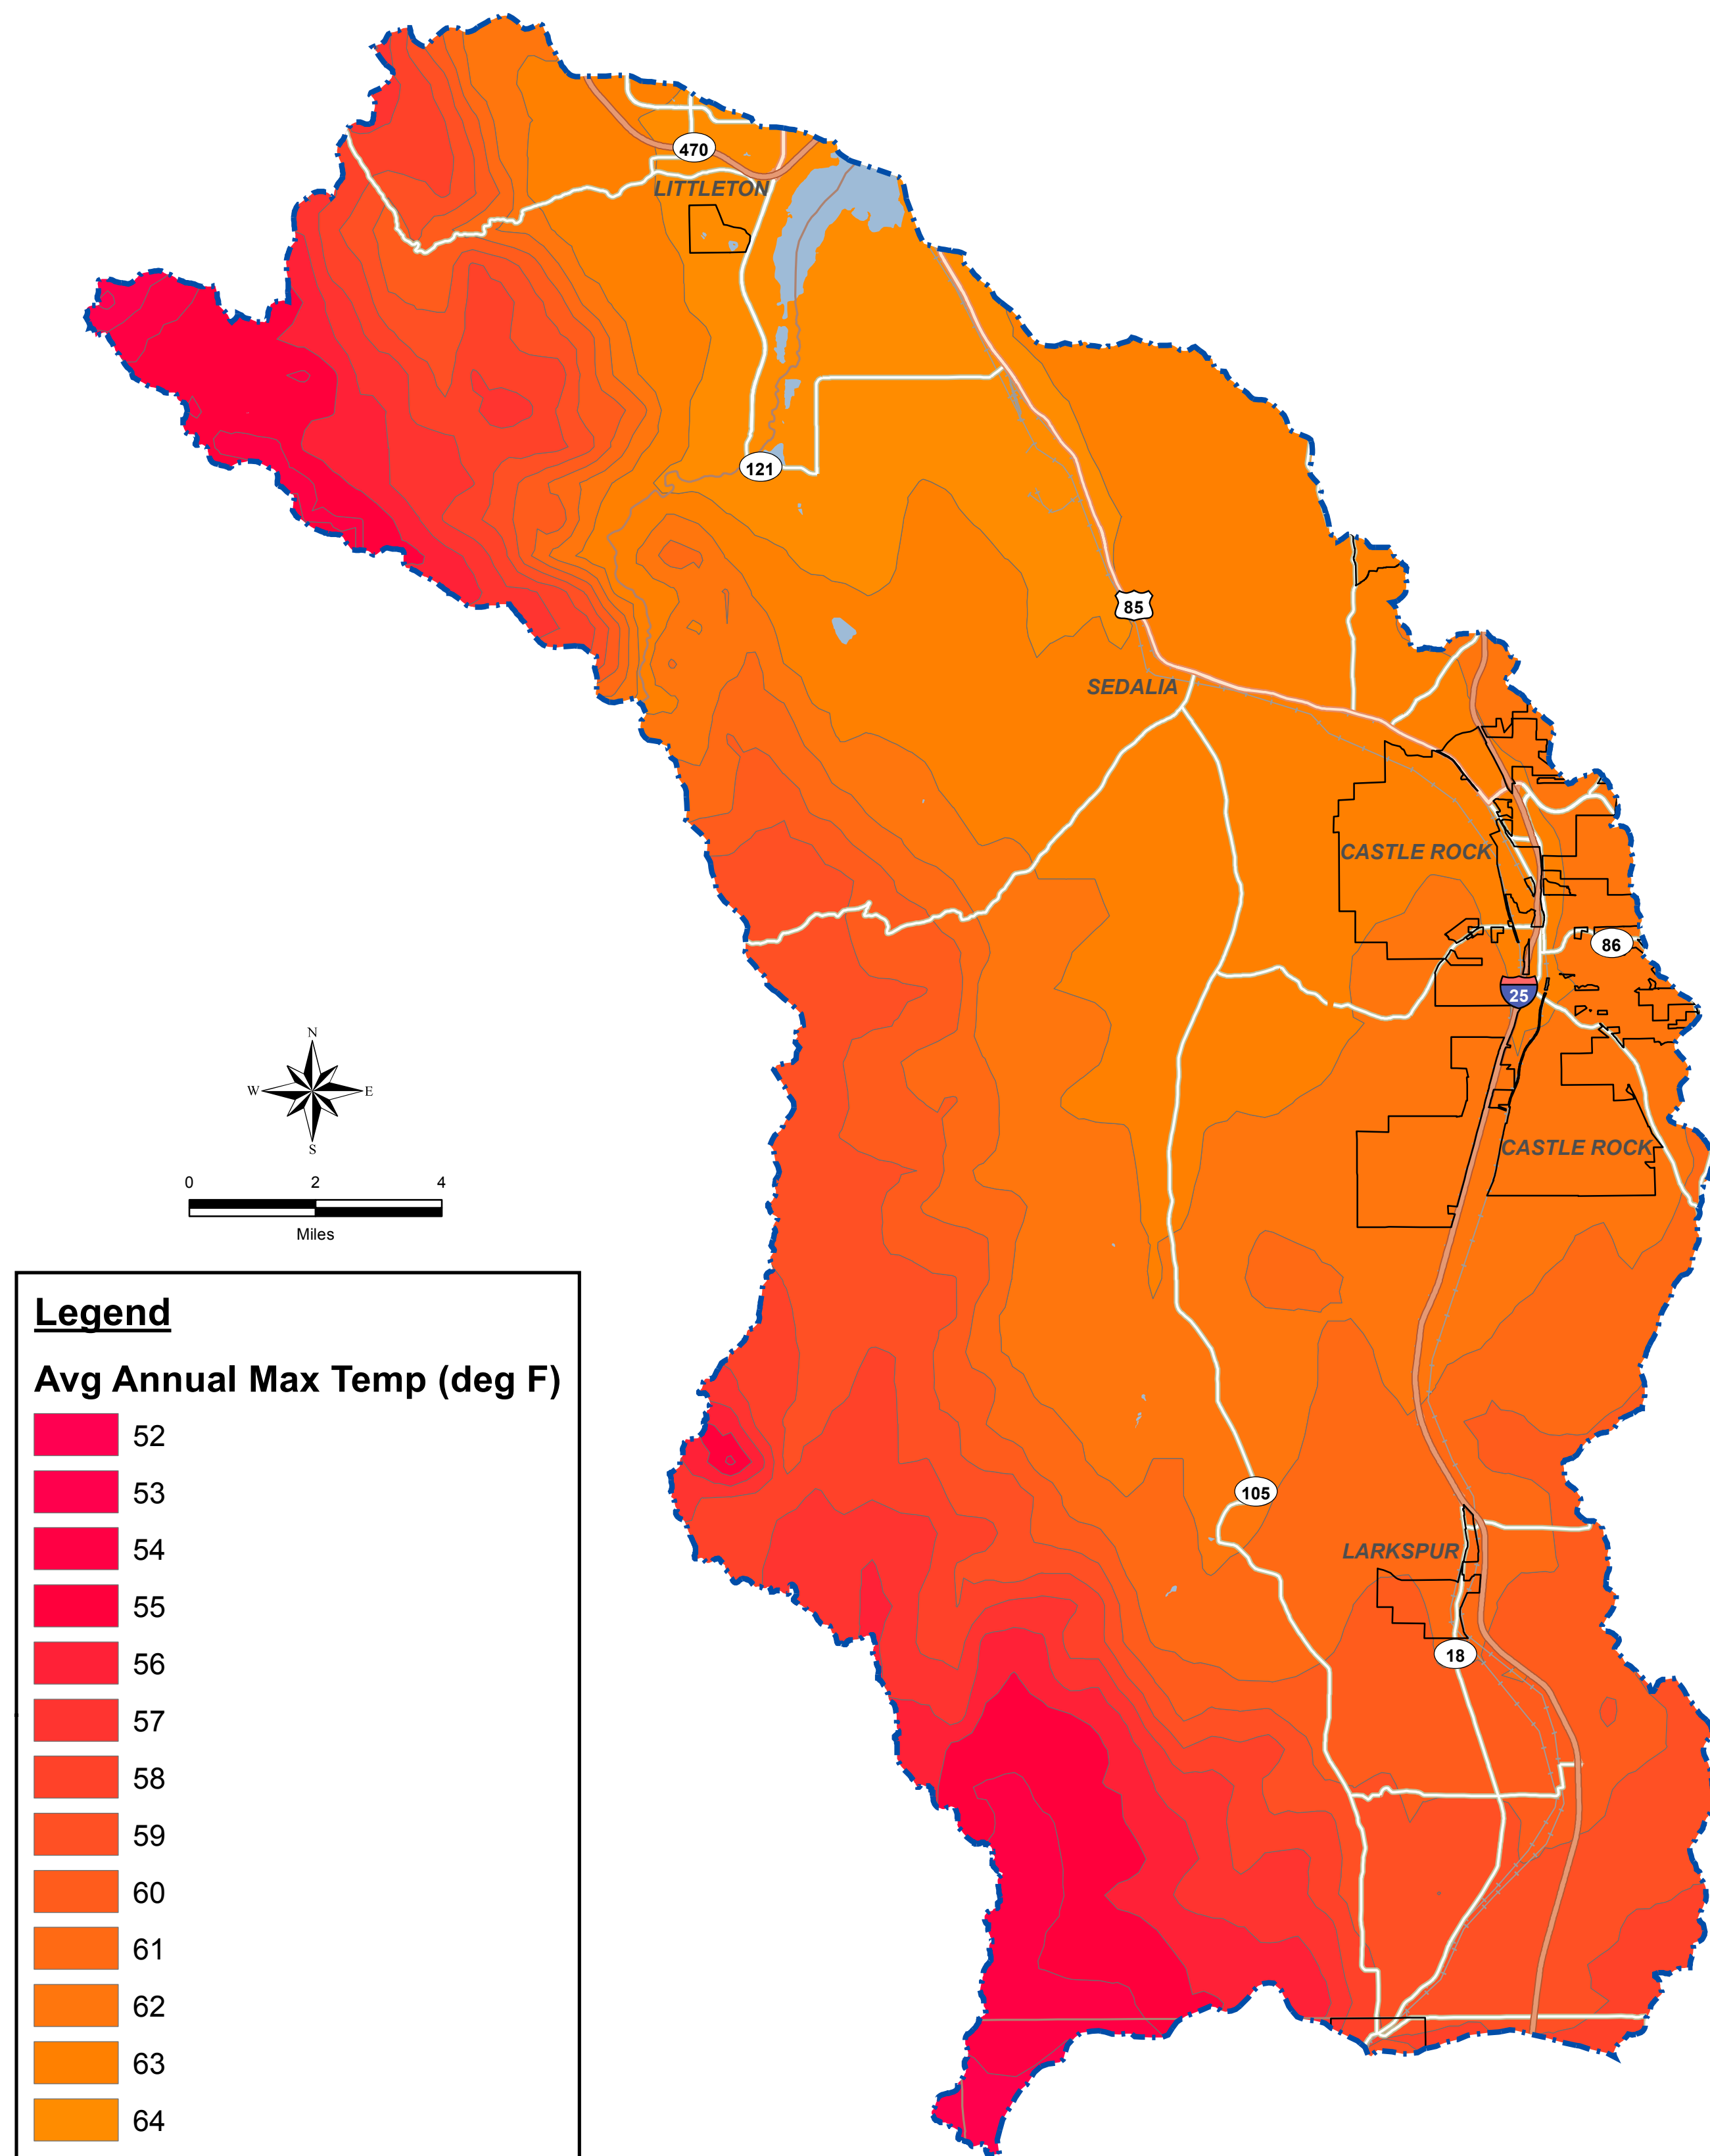

# Chatfield Watershed Climate-Precipitation Map

Average Annual Maximum Temperature 1971-2010

Average Annual Minimum Temperature 1971-2010

Average Annual Precipitation 1971-2010