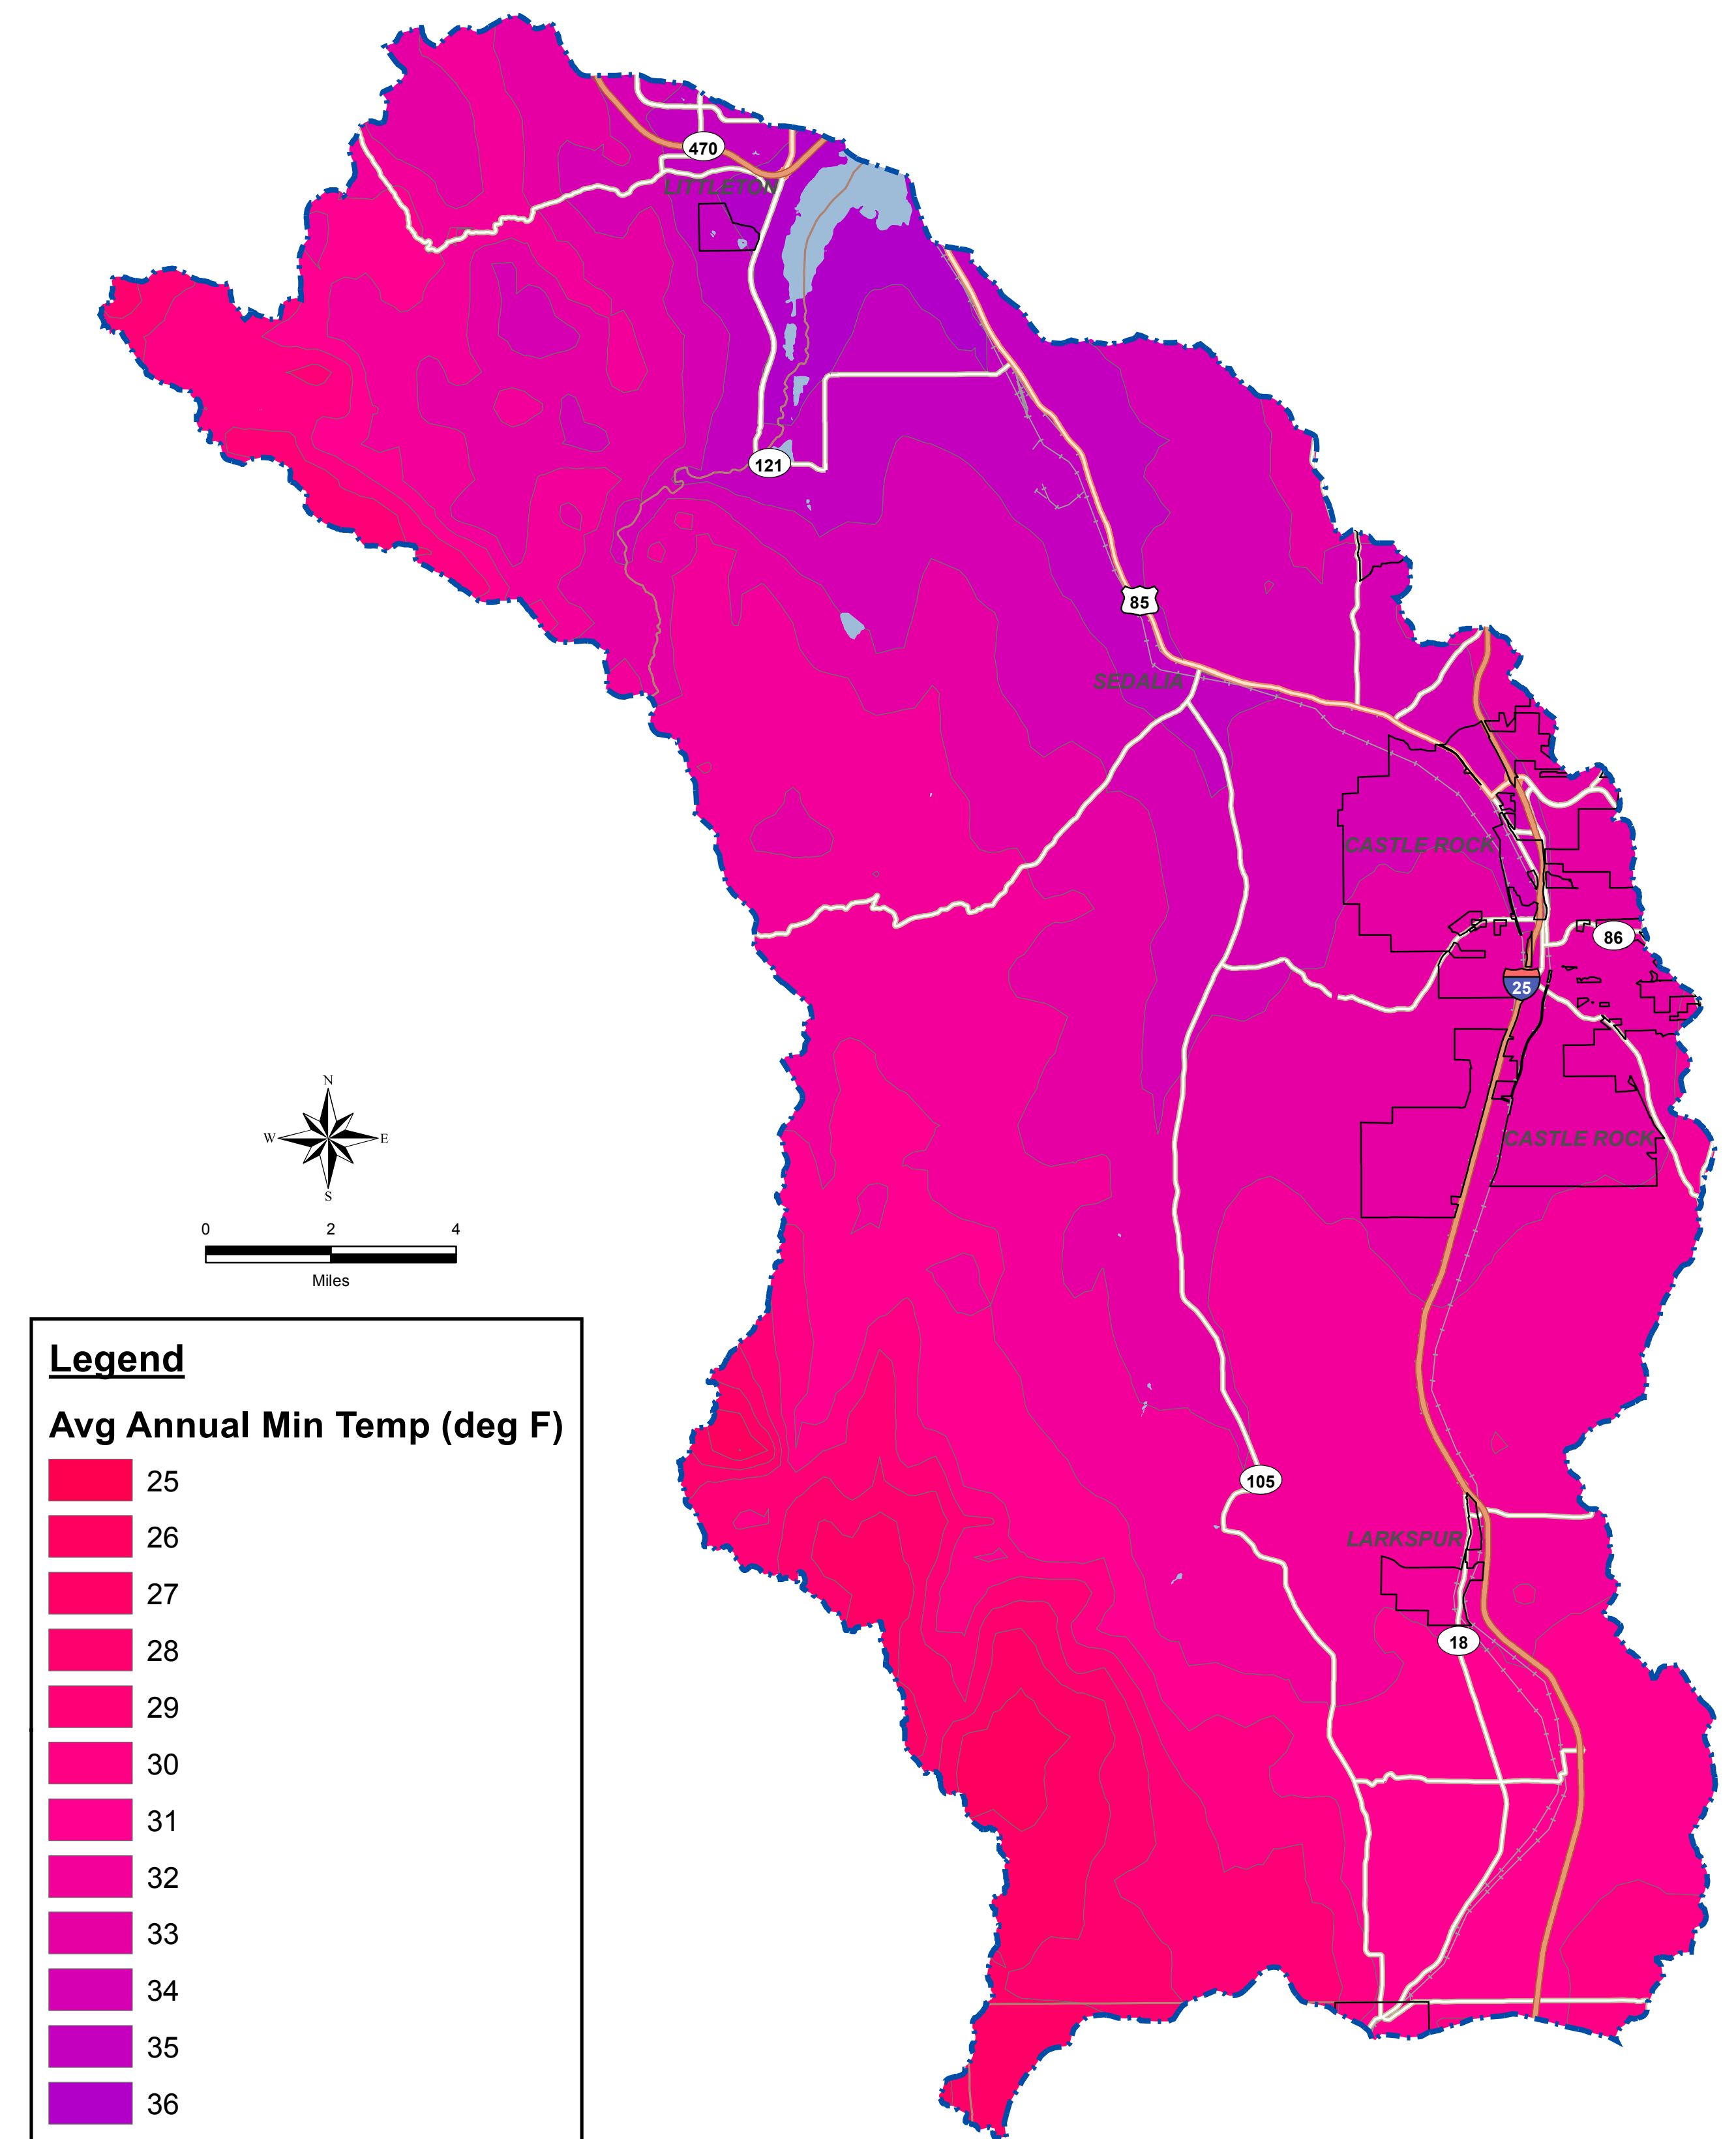

# Chatfield Watershed Climate-Precipitation Map

Average Annual Maximum Temperature 1971-2010

Average Annual Minimum Temperature 1971-2010

Average Annual Precipitation 1971-2010