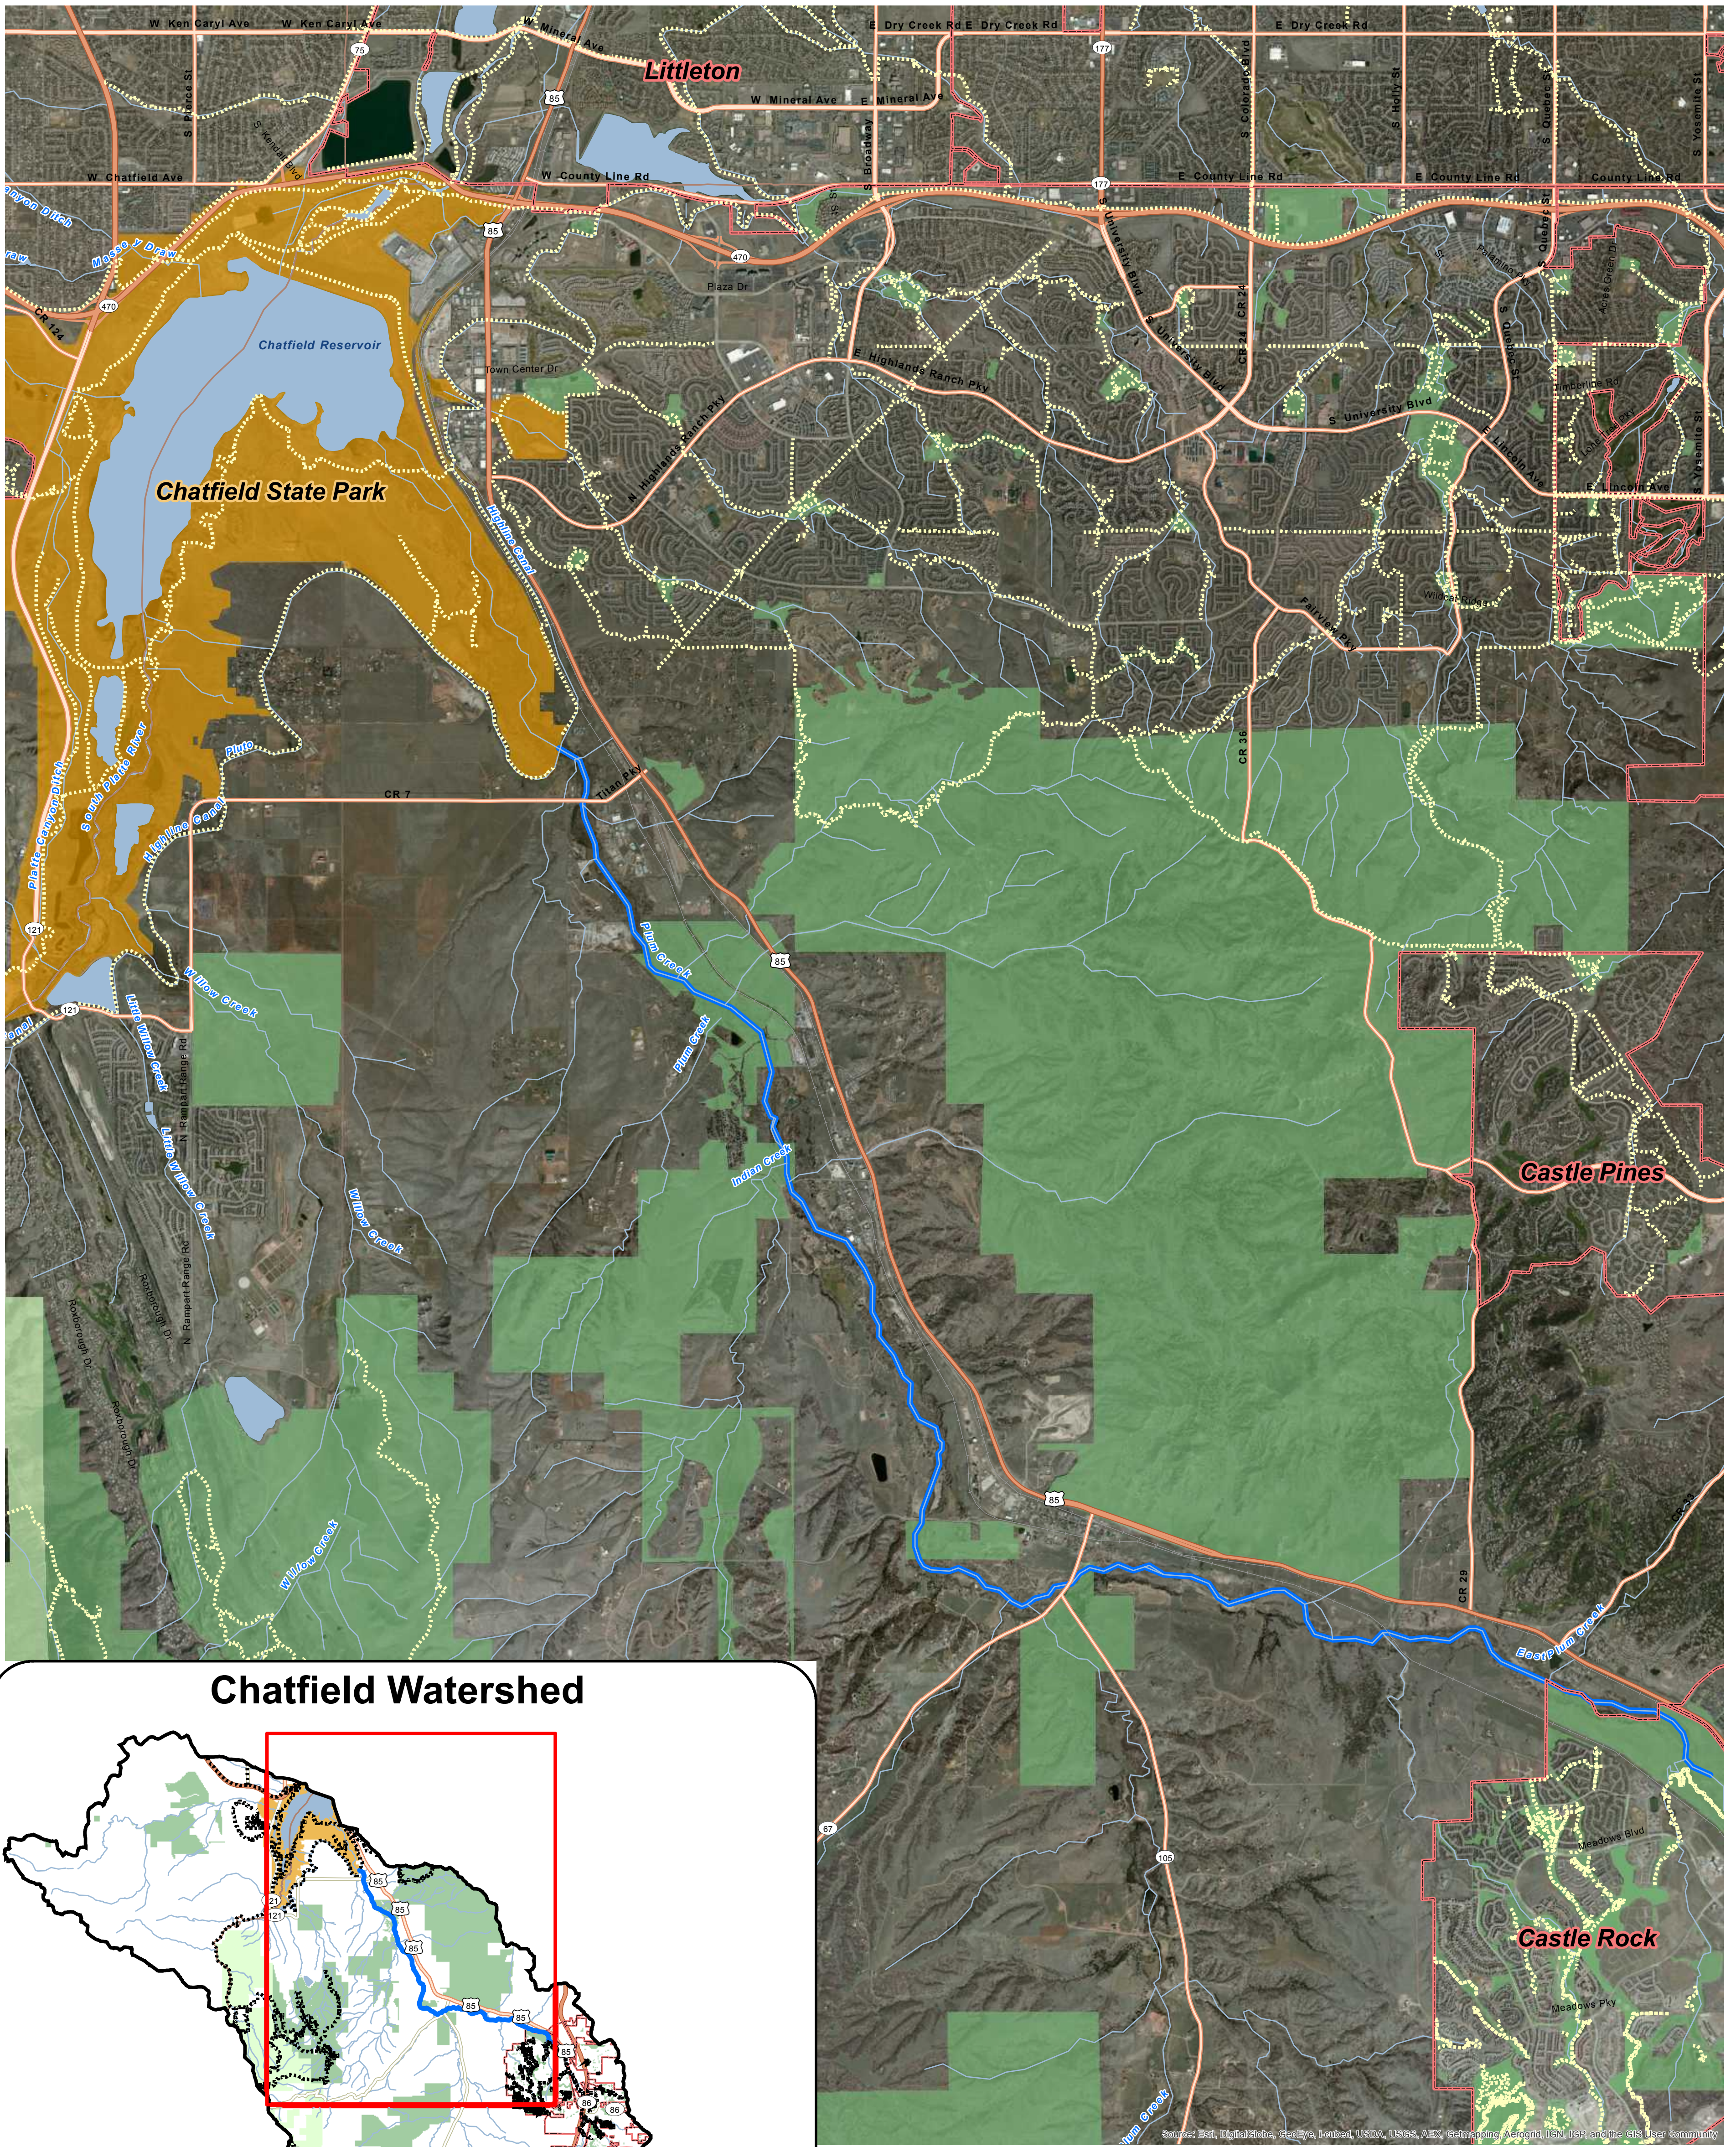

Plum Creek Corridor Parks, Open Space and Trails

Chatfield Watershed

Legend

- Plum Creek Corridor
- ⋯ Recreation Trails
- Chatfield State Park
- Parks & Open Space
- National Forest