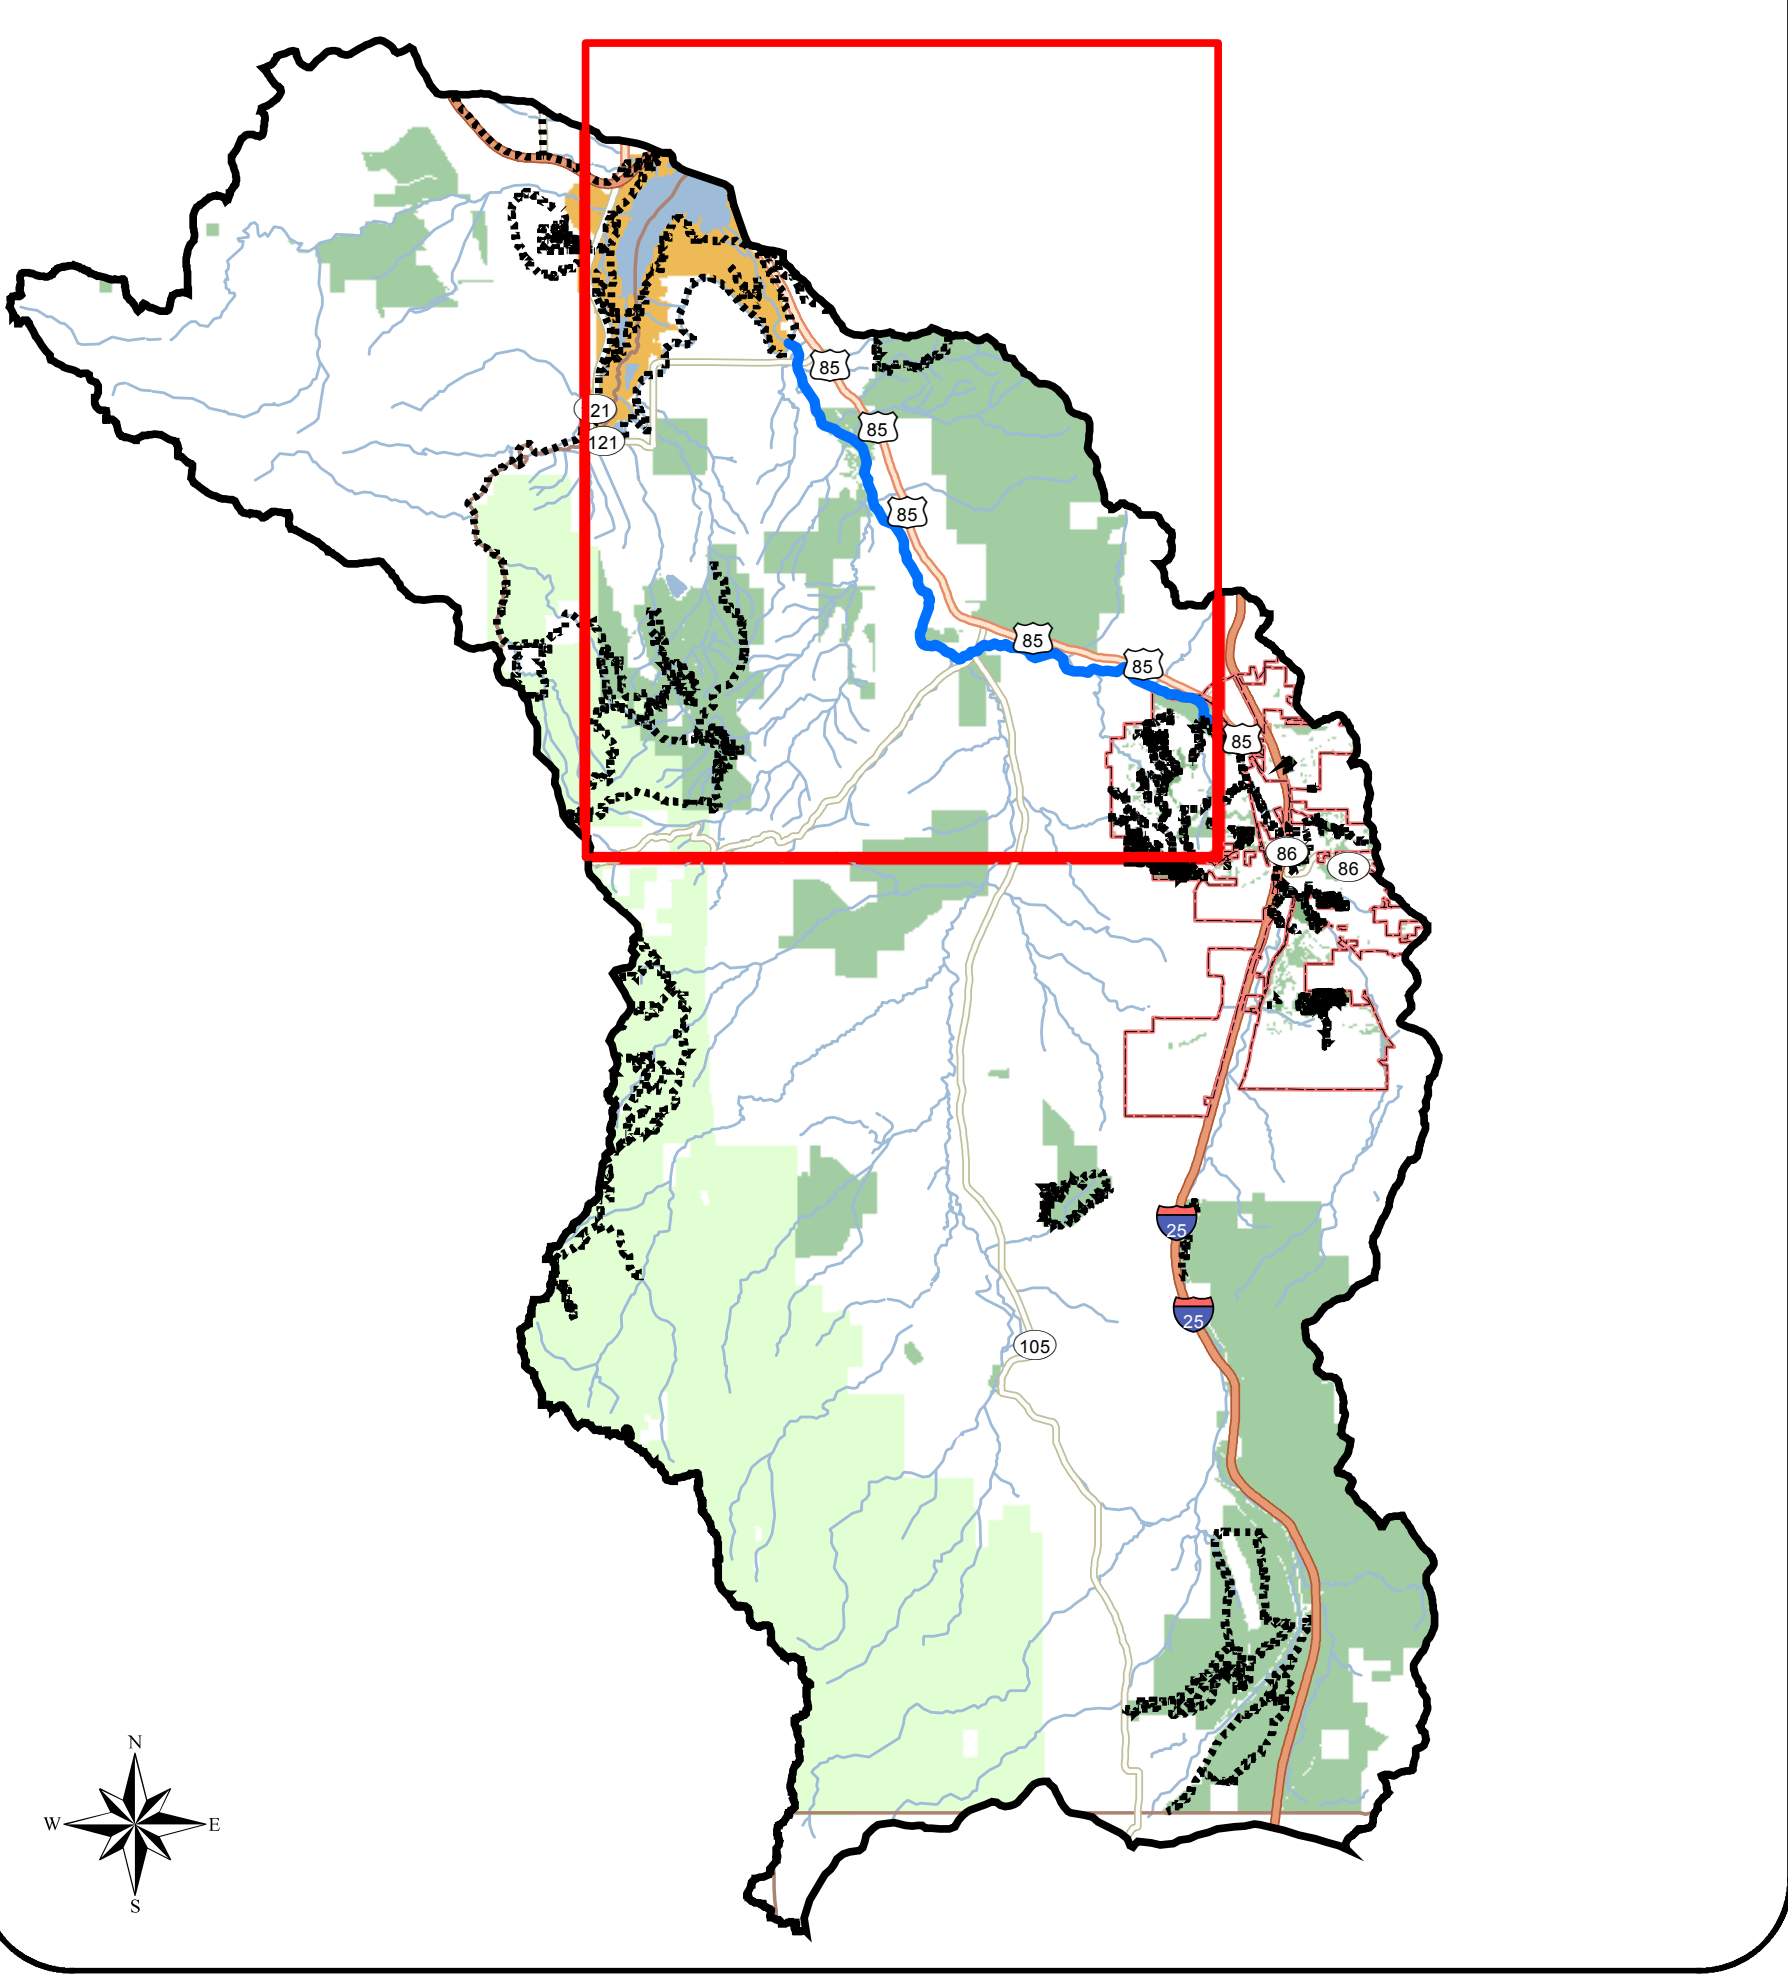

Plum Creek Corridor Parks, Open Space and Trails

Chatfield Watershed

Legend

- Plum Creek Corridor
- ⋯ Recreation Trails
- Chatfield State Park
- Parks & Open Space
- National Forest