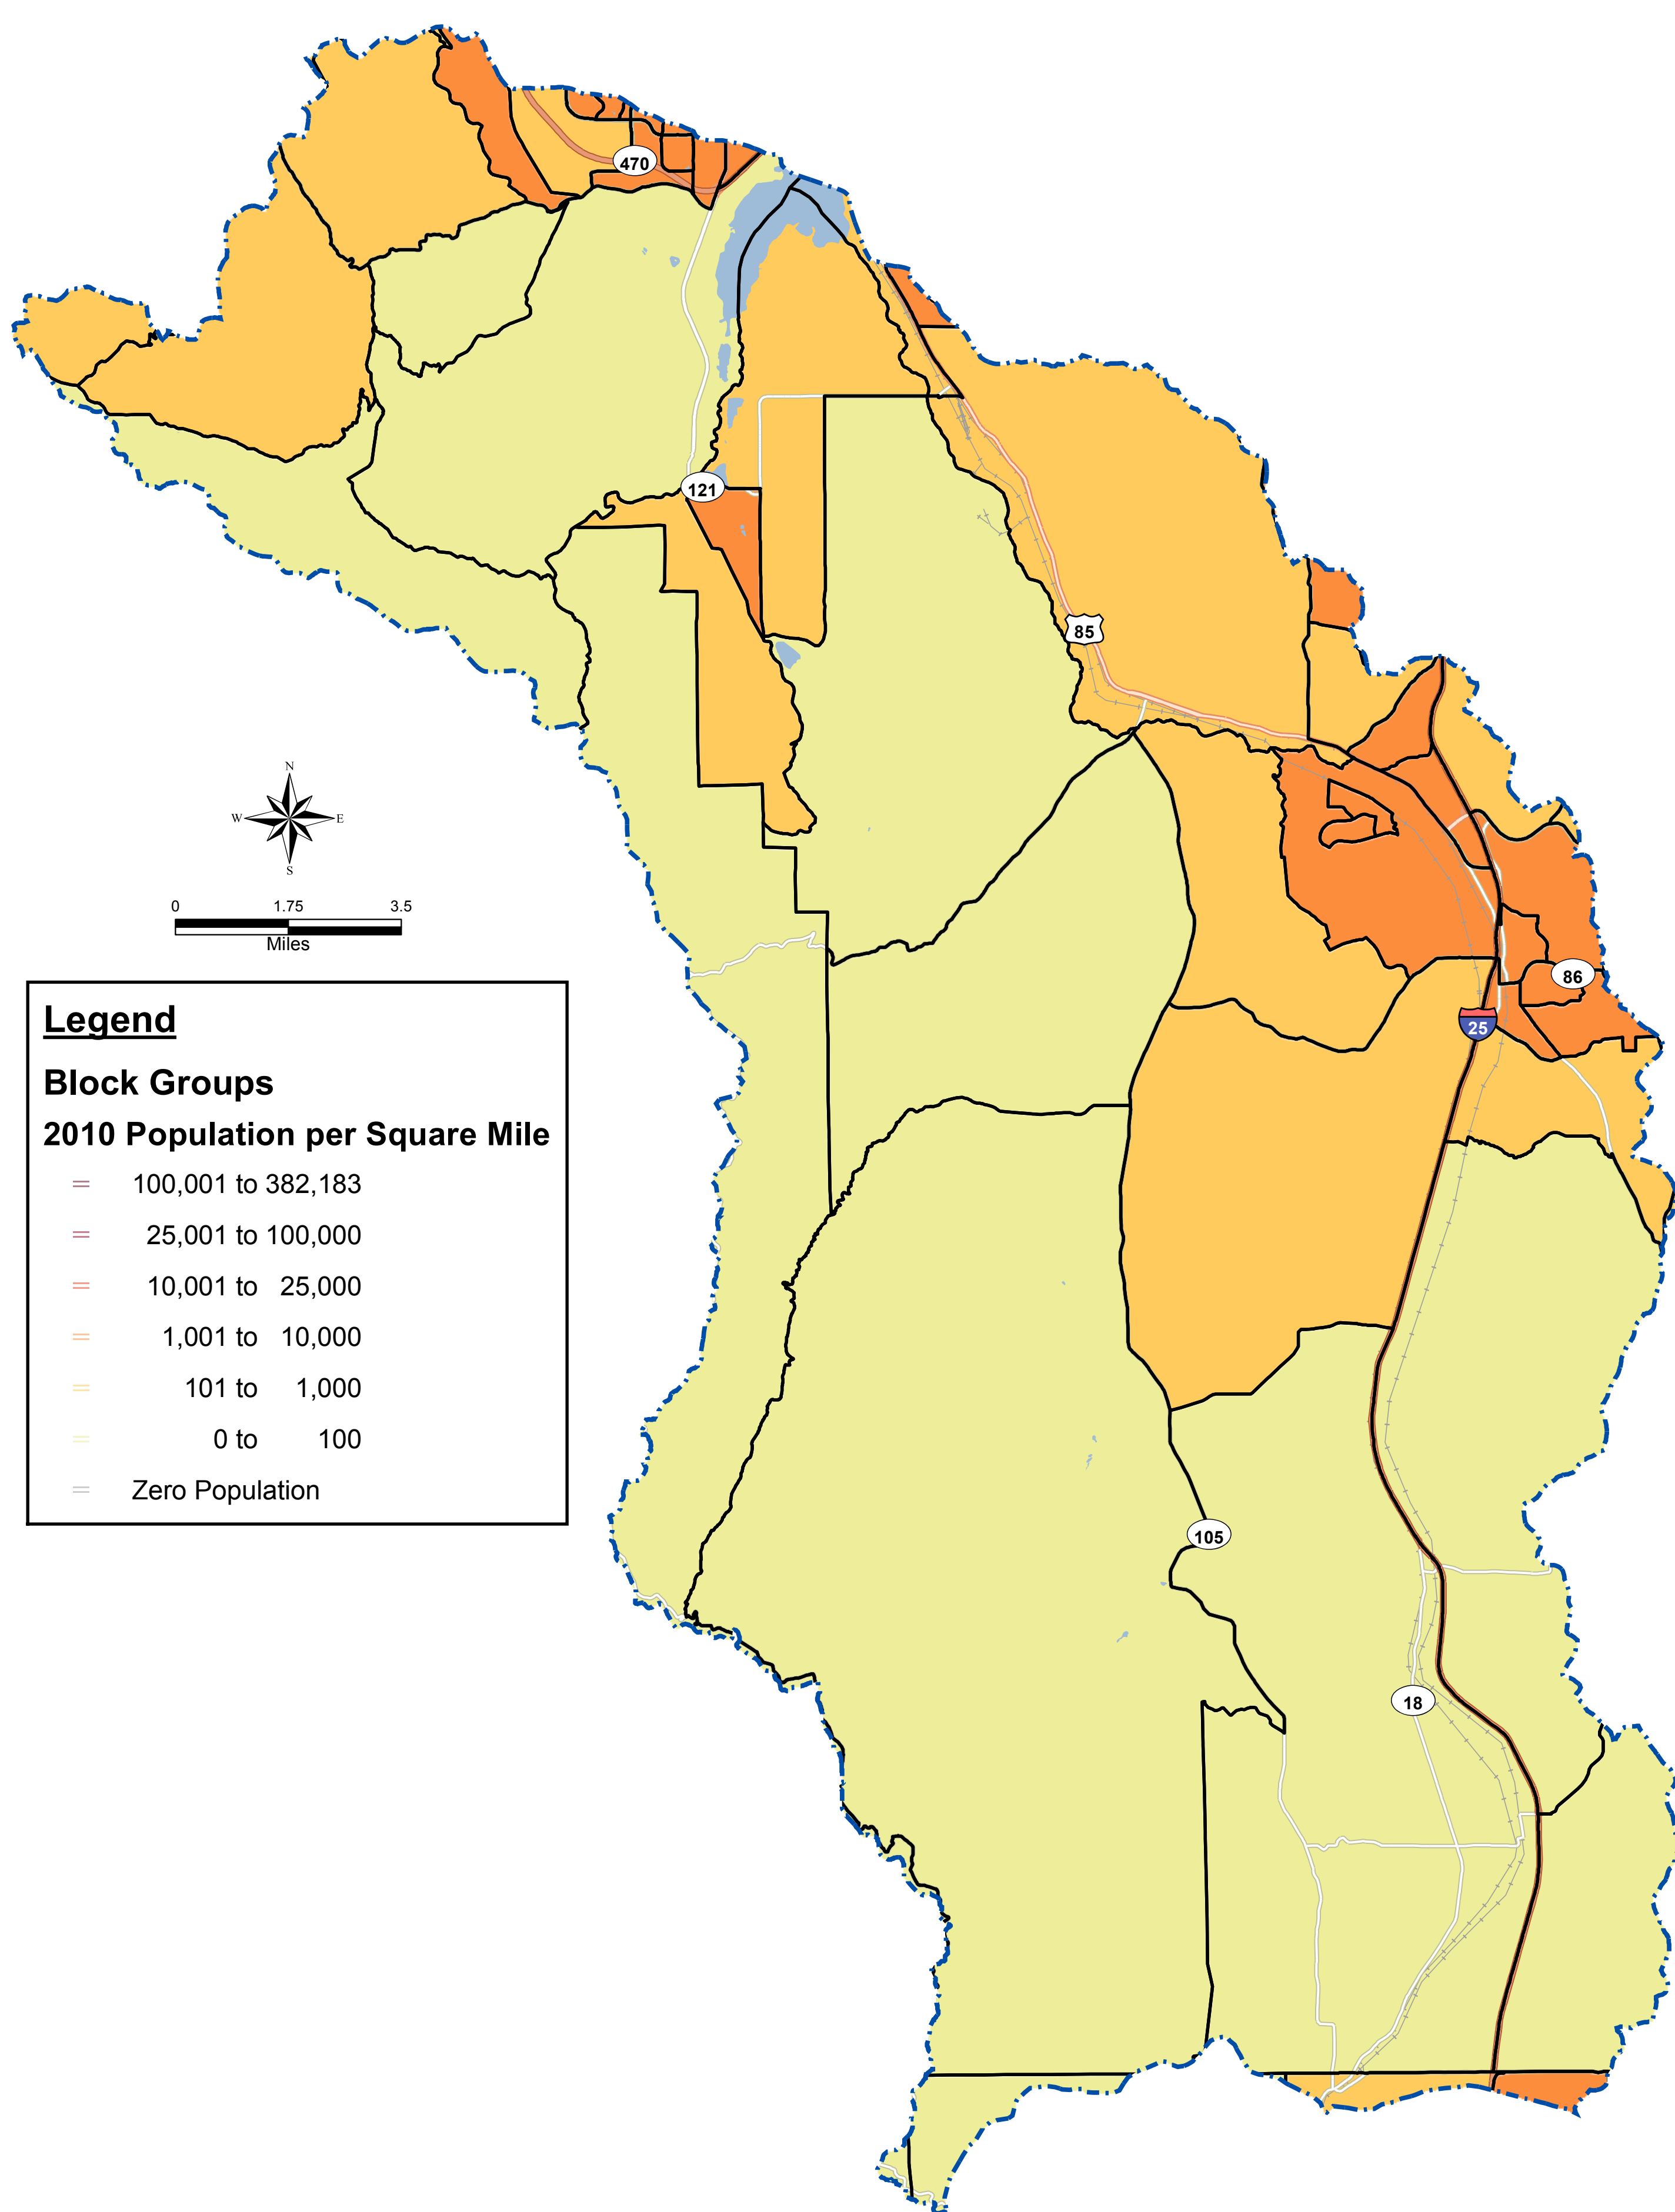

Chatfield Watershed

2010 Population in Comparison to 2015 Population Forecast

2010 Population Density

2010 - 2015 Population Growth