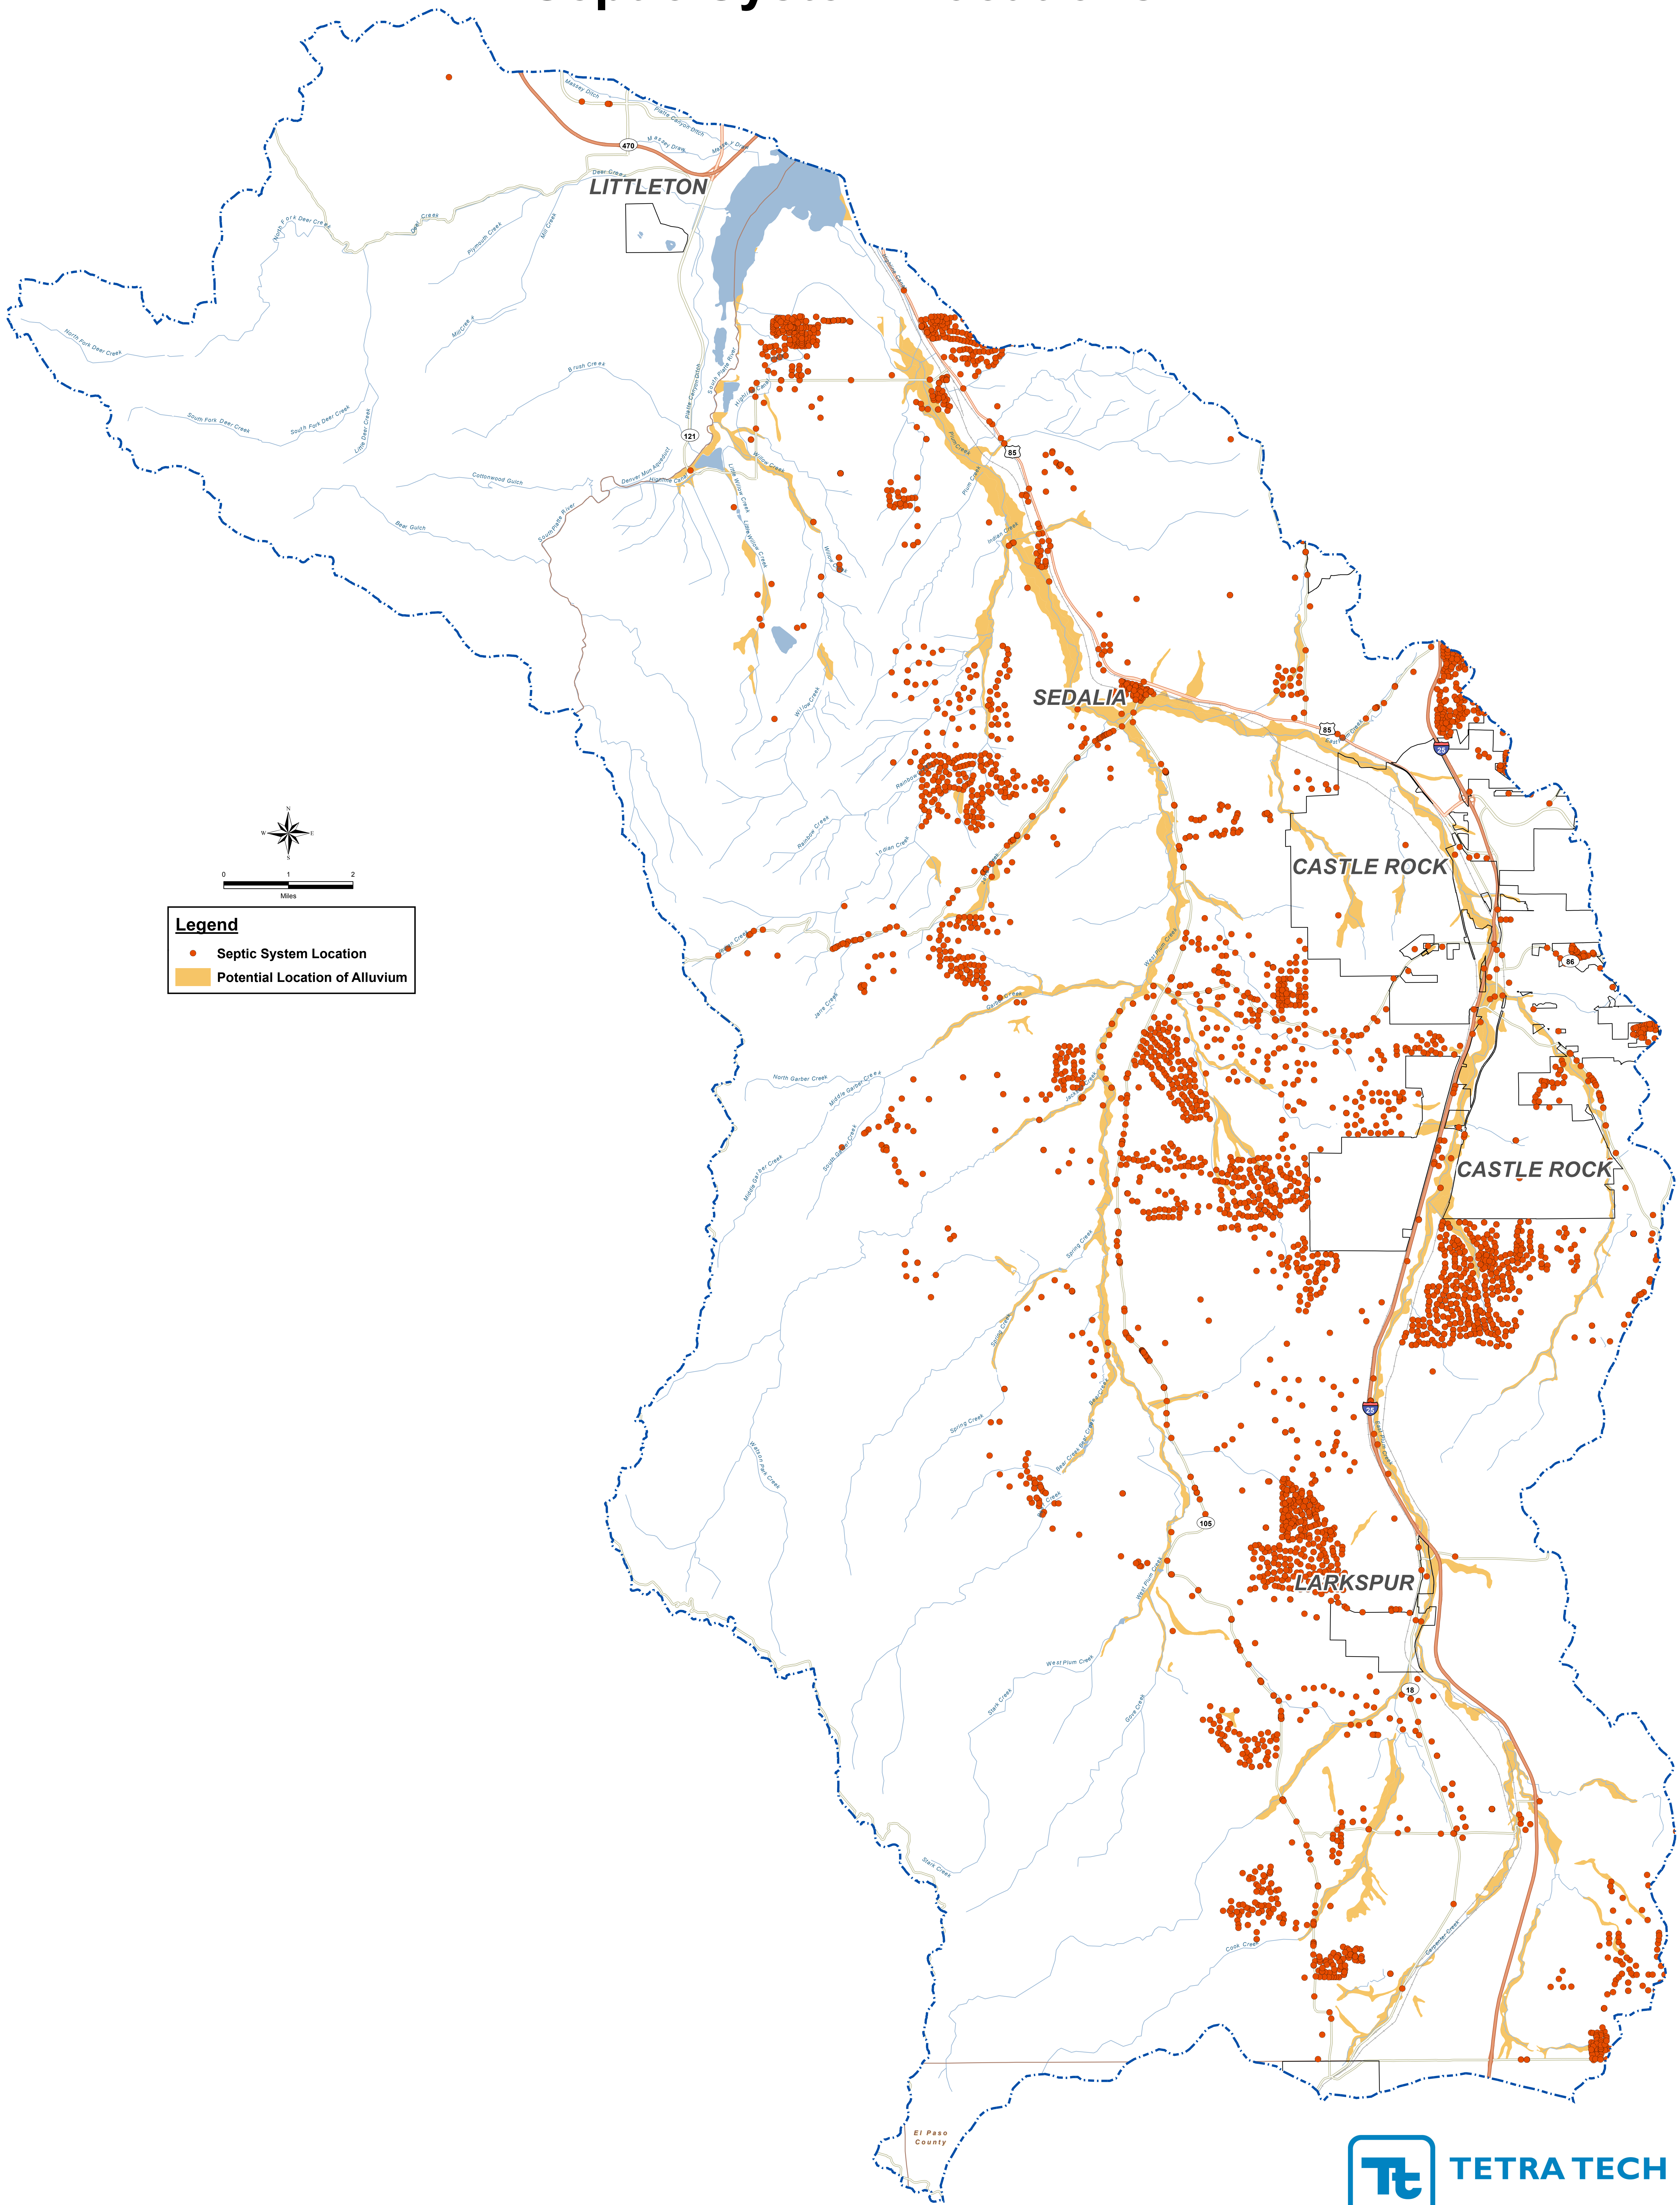

# Chatfield Watershed Septic System Locations

**Legend**

- Septic System Location
- Potential Location of Alluvium